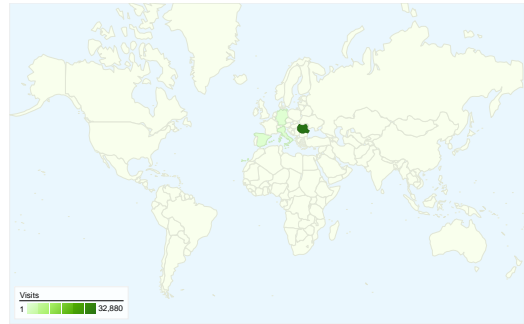

**Site Usage**

**36,420** Visits

**61.23%** Bounce Rate

**81,472** Pageviews

**00:01:26** Avg. Time on Site

**2.24** Pages/Visit

**79.08%** % New Visits

**Visitors Overview**

**Visitors**  
**32,520**

**Map Overlay world**

**Traffic Sources Overview**

- **Search Engines**  
30,071.00 (82.57%)
- **Referring Sites**  
5,470.00 (15.02%)
- **Direct Traffic**  
879.00 (2.41%)

**Content Overview**

## All traffic sources sent a total of 36,420 visits

2.41% Direct Traffic

15.02% Referring Sites

82.57% Search Engines

- **Search Engines**  
30,071.00 (82.57%)
- **Referring Sites**  
5,470.00 (15.02%)
- **Direct Traffic**  
879.00 (2.41%)

**36,420 visits came from 84 countries/territories**

Site Usage

Country/Territory	Visits	Pages/Visit	Avg. Time on Site	% New Visits	Bounce Rate
<b>Visits</b> <b>36,420</b> % of Site Total: 100.00%	<b>Pages/Visit</b> <b>2.24</b> Site Avg: 2.24 (0.00%)	<b>Avg. Time on Site</b> <b>00:01:26</b> Site Avg: 00:01:26 (0.00%)	<b>% New Visits</b> <b>79.18%</b> Site Avg: 79.08% (0.12%)	<b>Bounce Rate</b> <b>61.23%</b> Site Avg: 61.23% (0.00%)	
Romania	32,880	2.21	00:01:24	78.53%	61.46%
Italy	573	2.68	00:02:06	83.25%	52.01%
Moldova	510	2.44	00:01:51	85.49%	59.80%
Spain	483	2.55	00:01:40	84.27%	56.73%
Germany	268	2.38	00:01:40	89.18%	61.57%
United Kingdom	179	2.23	00:01:30	83.80%	54.19%
United States	172	2.36	00:01:34	95.35%	66.86%
France	152	2.22	00:01:12	86.18%	63.82%
Canada	112	2.55	00:02:09	83.04%	57.14%