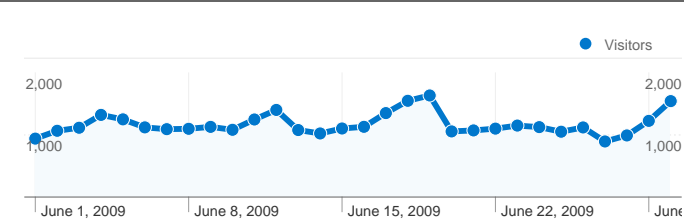

**Site Usage**

**36,420** Visits

**61.23%** Bounce Rate

**81,472** Pageviews

**00:01:26** Avg. Time on Site

**2.24** Pages/Visit

**79.08%** % New Visits

**Visitors Overview**

**Visitors**  
**32,520**

**Map Overlay world**

**Traffic Sources Overview**

- **Search Engines**  
30,071.00 (82.57%)
- **Referring Sites**  
5,470.00 (15.02%)
- **Direct Traffic**  
879.00 (2.41%)

**Content Overview**

**32,520 people visited this site**

**36,420 Visits**

**32,520 Absolute Unique Visitors**

**81,472 Pageviews**

**2.24 Average Pageviews**

**00:01:26 Time on Site**

**61.23% Bounce Rate**

**79.08% New Visits**

**36,420 visits came from 84 countries/territories**

Site Usage

Country/Territory	Visits	Pages/Visit	Avg. Time on Site	% New Visits	Bounce Rate
<b>Visits</b> <b>36,420</b> % of Site Total: 100.00%	<b>Pages/Visit</b> <b>2.24</b> Site Avg: 2.24 (0.00%)	<b>Avg. Time on Site</b> <b>00:01:26</b> Site Avg: 00:01:26 (0.00%)	<b>% New Visits</b> <b>79.18%</b> Site Avg: 79.08% (0.12%)	<b>Bounce Rate</b> <b>61.23%</b> Site Avg: 61.23% (0.00%)	
Romania	32,880	2.21	00:01:24	78.53%	61.46%
Italy	573	2.68	00:02:06	83.25%	52.01%
Moldova	510	2.44	00:01:51	85.49%	59.80%
Spain	483	2.55	00:01:40	84.27%	56.73%
Germany	268	2.38	00:01:40	89.18%	61.57%
United Kingdom	179	2.23	00:01:30	83.80%	54.19%
United States	172	2.36	00:01:34	95.35%	66.86%
France	152	2.22	00:01:12	86.18%	63.82%
Canada	112	2.55	00:02:09	83.04%	57.14%