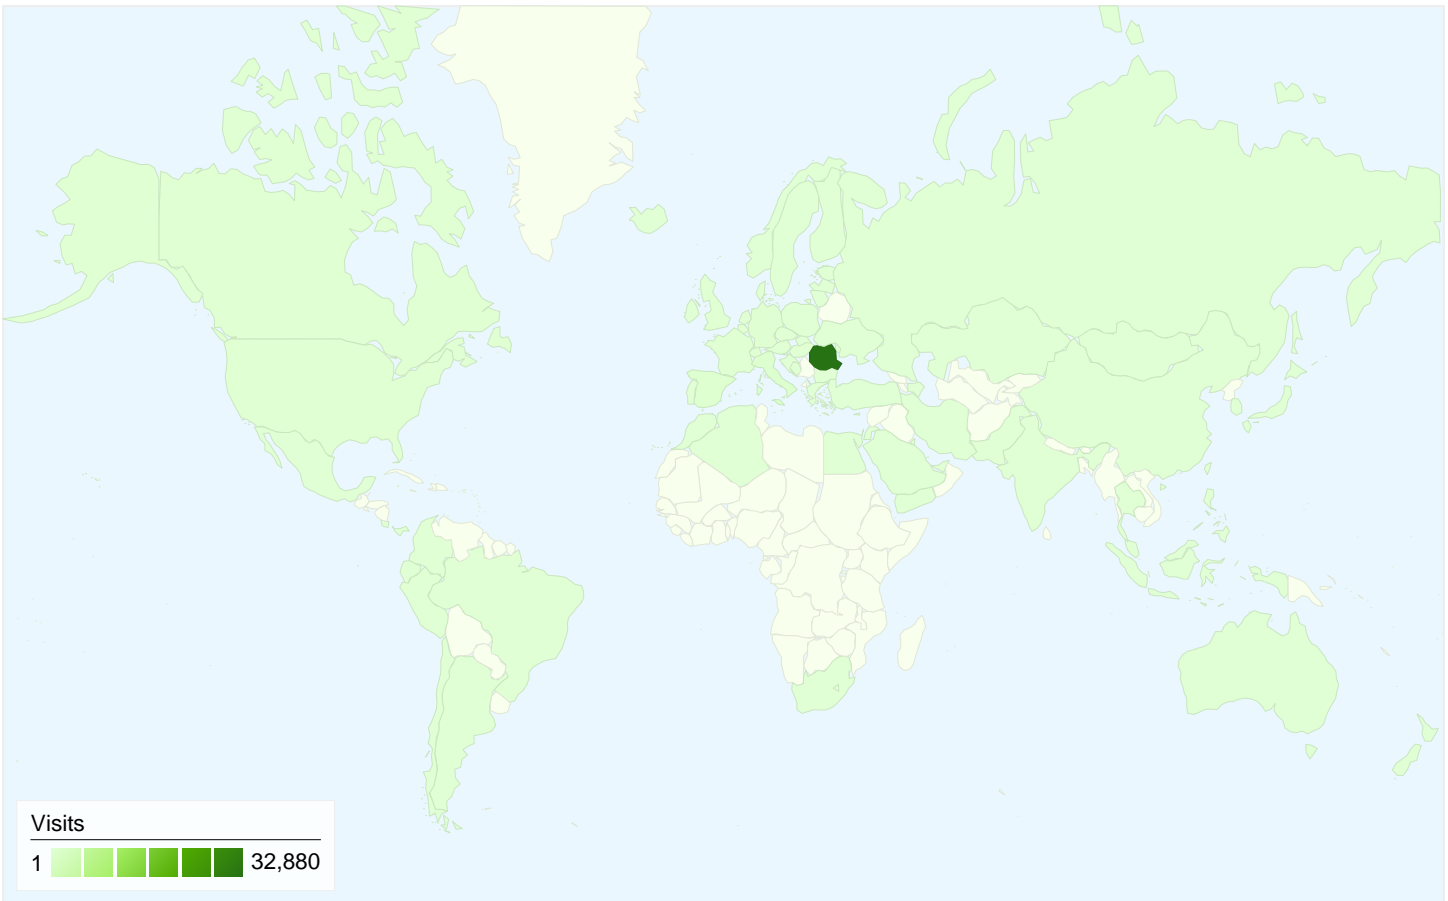

**Visitors**  
**32,520**

**Map Overlay world**

**Traffic Sources Overview**

- **Search Engines**  
30,071.00 (82.57%)
- **Referring Sites**  
5,470.00 (15.02%)
- **Direct Traffic**  
879.00 (2.41%)

**Content Overview**

## All traffic sources sent a total of 36,420 visits

2.41% Direct Traffic

15.02% Referring Sites

82.57% Search Engines

- **Search Engines**  
30,071.00 (82.57%)
- **Referring Sites**  
5,470.00 (15.02%)
- **Direct Traffic**  
879.00 (2.41%)

## Top Traffic Sources

Sources	Visits	% visits	Keywords	Visits	% visits
google (organic)	28,634	78.62%	carmen hara	1,188	3.95%
images.google.ro (referral)	2,505	6.88%	dj project	402	1.34%
search (organic)	1,086	2.98%	delia in sanii goi	269	0.89%
(direct) ((none))	879	2.41%	mihaela radulescu blog	257	0.85%
google.ro (referral)	760	2.09%	andra muzica populara	243	0.81%

**36,420 visits came from 84 countries/territories**

Site Usage

Country/Territory	Visits	Pages/Visit	Avg. Time on Site	% New Visits	Bounce Rate
<b>Visits</b> <b>36,420</b> % of Site Total: 100.00%	<b>Pages/Visit</b> <b>2.24</b> Site Avg: 2.24 (0.00%)	<b>Avg. Time on Site</b> <b>00:01:26</b> Site Avg: 00:01:26 (0.00%)	<b>% New Visits</b> <b>79.18%</b> Site Avg: 79.08% (0.12%)	<b>Bounce Rate</b> <b>61.23%</b> Site Avg: 61.23% (0.00%)	
Romania	32,880	2.21	00:01:24	78.53%	61.46%
Italy	573	2.68	00:02:06	83.25%	52.01%
Moldova	510	2.44	00:01:51	85.49%	59.80%
Spain	483	2.55	00:01:40	84.27%	56.73%
Germany	268	2.38	00:01:40	89.18%	61.57%
United Kingdom	179	2.23	00:01:30	83.80%	54.19%
United States	172	2.36	00:01:34	95.35%	66.86%
France	152	2.22	00:01:12	86.18%	63.82%
Canada	112	2.55	00:02:09	83.04%	57.14%